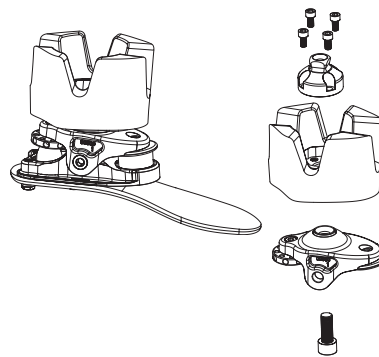

Venture Order Information

Venture Endo IP - NV ■ ● EN▲

Sealing Boot	Size
NV SB ■ ● 2124	21-24
NV SB ■ ● 2526	25-26
NV SB ■ ● 2730	27-30

Endo Ankle	Size
NV ENA 2124	21-24
NV ENA 2530	25-30

■ = "L" or "R" for Left or Right
 ● = "C" or "N" for Caucasian or Negroid
 ▲ = Foot size in cm (21-30)
 (Venture includes Shell, Sock and Sealing Boot)

Venture Exo ALX - NV ■ ● EX▲

Pyramid Tool Kit	Size
NTS EXPK 30	21-30

Exo Block Kit	Size
NV XBK 2124	21-24
NV XBK 2526	25-26
NV XBK 2730	27-30

Includes Mounting Bolt

Exo Ankle	Size
NV EXA 2124	21-24
NV EXA 2530	25-30

Venture Specifications

Venture Gait Matching Guidelines

Weight		Front Bumper	Rear Bumper
kg	lbs		
81-100	171-220	Firm	Firm
59-79	130-170	Medium	Medium
<59	<130	Soft	Soft

Bumper Size Ranges			
27-30 cm	A	B	
25-26 cm	A	B	
21-24 cm	B	C	

A, B, and C size range corresponds to Venture Foot sizes.

Adjustable Stride Control™

Adjustable Stride Control gives you the ability to customize an individual's gait timing, even with the Foot Shell on. The Stride Control Adjuster is used to fine-tune the foot's response by turning it clockwise/ counterclockwise. This adjustment effects both plantar and dorsiflexion resistance without the need to change soft components.