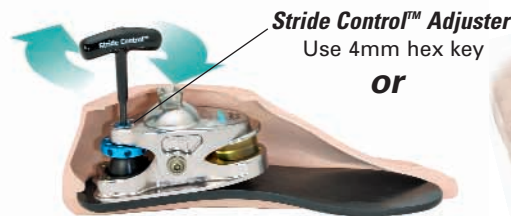

Venture Exo ALX - NV ■ ● EX▲

Pyramid Tool Kit	Size
NTS EXPK 30	21-30

Exo Block Kit	Size
NV XBK 2124	21-24
NV XBK 2526	25-26
NV XBK 2730	27-30

Includes Mounting Bolt

Exo Ankle	Size
NV EXA 2124	21-24
NV EXA 2530	25-30

Venture Specifications

Venture Gait Matching Guidelines

Weight		Front Bumper	Rear Bumper
kg	lbs		
81-100	171-220	Firm	Firm
59-79	130-170	Medium	Medium
<59	<130	Soft	Soft

Bumper Size Ranges			
27-30 cm	A	B	
25-26 cm	A	B	
21-24 cm	B	C	

A, B, and C size range corresponds to Venture Foot sizes.

Adjustable Stride Control™

Adjustable Stride Control gives you the ability to customize an individual's gait timing, even with the Foot Shell on. The Stride Control Adjuster is used to fine-tune the foot's response by turning it clockwise/ counterclockwise. This adjustment effects both plantar and dorsiflexion resistance without the need to change soft components.