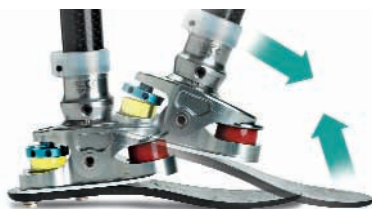

Venture Specifications

Venture Gait Matching Guidelines

Weight		Front Bumper	Rear Bumper
kg	lbs		
81-100	171-220	Firm	Firm
59-79	130-170	Medium	Medium
<59	<130	Soft	Soft

Bumper Size Ranges			
27-30 cm	A	B	
25-26 cm	A	B	
21-24 cm	B	C	

A, B, and C size range corresponds to Venture Foot sizes.

Adjustable Stride Control™

Adjustable Stride Control gives you the ability to customize an individual's gait timing, even with the Foot Shell on. The Stride Control Adjuster is used to fine-tune the foot's response by turning it clockwise/ counterclockwise. This adjustment effects both plantar and dorsiflexion resistance without the need to change soft components.

Venture Features

Function

Energy Storing

Transverse Rotation
 Inversion-Eversion

Cosmetics

Venture's patented Sealing Boot interlocks with the Foot Shell, keeping debris away from the Foot.

Venture's Foot Shell is anatomically designed with Spectra® reinforcement.