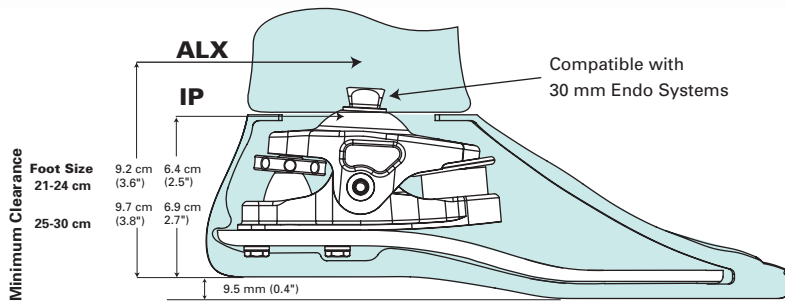

Venture Order Information

Venture Endo IP - NV ■ ● EN▲

Sealing Boot	Size
NV SB ■ ● 2124	21-24
NV SB ■ ● 2526	25-26
NV SB ■ ● 2730	27-30

Endo Ankle	Size
NV ENA 2124	21-24
NV ENA 2530	25-30

■ = "L" or "R" for Left or Right
 ● = "C" or "N" for Caucasian or Negroid
 ▲ = Foot size in cm (21-30)
 (Venture includes Shell, Sock and Sealing Boot)

Venture Exo ALX - NV ■ ● EX▲

Pyramid Tool Kit	Size
NTS EXPK 30	21-30

Exo Block Kit	Size
NV XBK 2124	21-24
NV XBK 2526	25-26
NV XBK 2730	27-30

Includes Mounting Bolt

Exo Ankle	Size
NV EXA 2124	21-24
NV EXA 2530	25-30

Venture Specifications

Venture Gait Matching Guidelines

Weight		Front Bumper	Rear Bumper
kg	lbs		
81-100	171-220	Firm	Firm
59-79	130-170	Medium	Medium
<59	<130	Soft	Soft

Bumper Size Ranges			
27-30 cm	A	B	
25-26 cm	A	B	
21-24 cm	B	C	

A, B, and C size range corresponds to Venture Foot sizes.

Adjustable Stride Control™

Adjustable Stride Control gives you the ability to customize an individual's gait timing, even with the Foot Shell on. The Stride Control Adjuster is used to fine-tune the foot's response by turning it clockwise/ counterclockwise. This adjustment effects both plantar and dorsiflexion resistance without the need to change soft components.