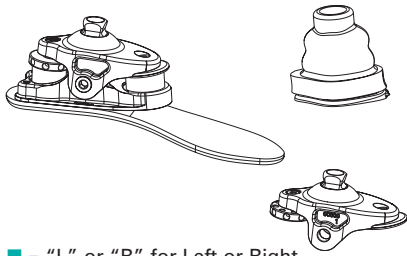

Venture Order Information

Venture Endo IP - NV ■ ● EN▲

Sealing Boot	Size
NV SB ■ ● 2124	21-24
NV SB ■ ● 2526	25-26
NV SB ■ ● 2730	27-30

Endo Ankle	Size
NV ENA 2124	21-24
NV ENA 2530	25-30

■ = "L" or "R" for Left or Right
 ● = "C" or "N" for Caucasian or Negroid
 ▲ = Foot size in cm (21-30)
 (Venture includes Shell, Sock and Sealing Boot)

Venture Exo ALX - NV ■ ● EX▲

Pyramid Tool Kit	Size
NTS EXPK 30	21-30

Exo Block Kit	Size
NV XBK 2124	21-24
NV XBK 2526	25-26
NV XBK 2730	27-30

Includes Mounting Bolt

Exo Ankle	Size
NV EXA 2124	21-24
NV EXA 2530	25-30