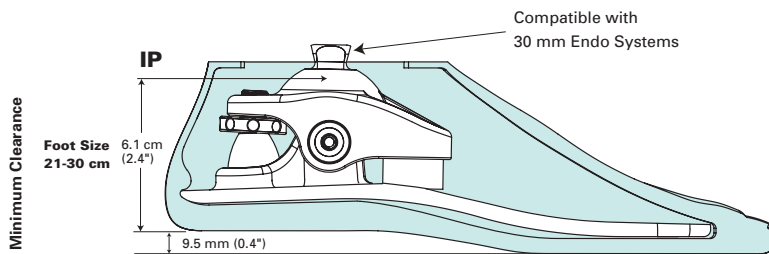

Tribute Order Information

Tribute Endo IP - NT ■ ● EN▲ Integrated Pyramid (IP) - Max 100 kg (220 lbs) - For low to moderate activity levels

- = "L" or "R" for Left or Right
- = "C" or "N" for Caucasian or Negroid
- ▲ = Foot size in cm (21-30)

Foot Shell	Size
NV S ■ ● ▲	21-30
NV S ■ ● ▲ W	24-26
W-Wide	

Spectre Sock	Size
NV SS 2124	21-24
NV SS 2526	25-26
NV SS 2730	27-30

Sealing Boot	Size
NV SB ■ ● ▲ 2124	21-24
NV SB ■ ● ▲ 2526	25-26
NV SB ■ ● ▲ 2730	27-30

(Tribute includes Shell, Sock and Sealing Boot)

Tribute Specifications

Tribute Gait Matching Guidelines

Weight		Front Bumper	Rear Bumper
kg	lbs		
81-100	178-220	Firm	Firm
59-80	130-177	Medium	Medium
<59	<130	Soft	Soft
Bumper Size Ranges			
27-30 cm		A	B
25-26 cm		B	C
21-24 cm		C	D