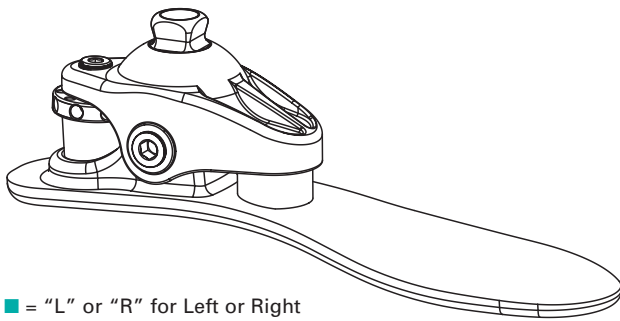

The College Park Tribute™ offers a simple and valuable solution for the dysvascular population. Combining College Park design principles, multi-axial and transverse rotation, with a full-length toe lever, the Tribute gives these individuals the mobility they need for the freedom they desire.

Tribute Order Information

Tribute Endo IP - NT ■ ● EN▲ Integrated Pyramid (IP) - Max 100 kg (220 lbs) - For low to moderate activity levels

- = "L" or "R" for Left or Right
- = "C" or "N" for Caucasian or Negroid
- ▲ = Foot size in cm (21-30)