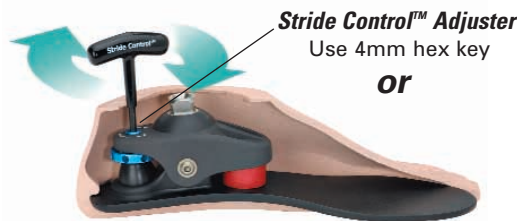

(Tribute includes Shell, Sock and Sealing Boot)

Tribute Specifications

Tribute Gait Matching Guidelines

Weight		Front Bumper	Rear Bumper
kg	lbs		
81-100	178-220	Firm	Firm
59-80	130-177	Medium	Medium
<59	<130	Soft	Soft
Bumper Size Ranges			
27-30 cm		A	B
25-26 cm		B	C
21-24 cm		C	D

A, B, and C size ranges correspond to Tribute Foot sizes.

Adjustable Stride Control™

Adjustable Stride Control gives you the ability to customize an individual's gait timing, even with the Foot Shell on. The Stride Control Adjuster is used to fine-tune the foot's response by turning it clockwise/ counterclockwise. This adjustment effects both plantar and dorsiflexion resistance without the need to change soft components.