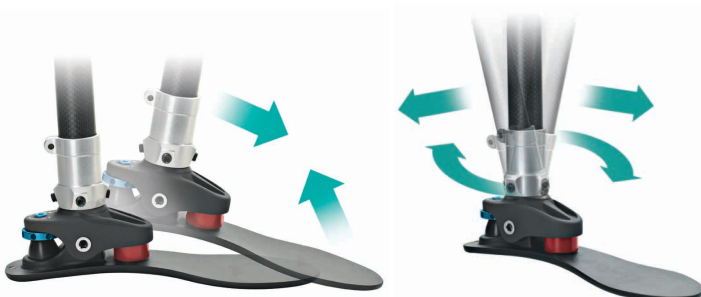

(Tribute includes Shell, Sock and Sealing Boot)

Tribute Specifications

Tribute Gait Matching Guidelines

Weight		Front Bumper	Rear Bumper
kg	lbs		
81-100	178-220	Firm	Firm
59-80	130-177	Medium	Medium
<59	<130	Soft	Soft
Bumper Size Ranges			
27-30 cm		A	B
25-26 cm		B	C
21-24 cm		C	D

A, B, and C size ranges correspond to Tribute Foot sizes.

Adjustable Stride Control™

Adjustable Stride Control gives you the ability to customize an individual's gait timing, even with the Foot Shell on. The Stride Control Adjuster is used to fine-tune the foot's response by turning it clockwise/ counterclockwise. This adjustment effects both plantar and dorsiflexion resistance without the need to change soft components.

Tribute Features

Function

Dynamic Response

Transverse Rotation
Inversion-Eversion

Cosmetics

Tribute's patented Sealing Boot interlocks with the Foot Shell, keeping debris away from the Foot.

Tribute's Foot Shell is anatomically designed with Spectra® reinforcement.