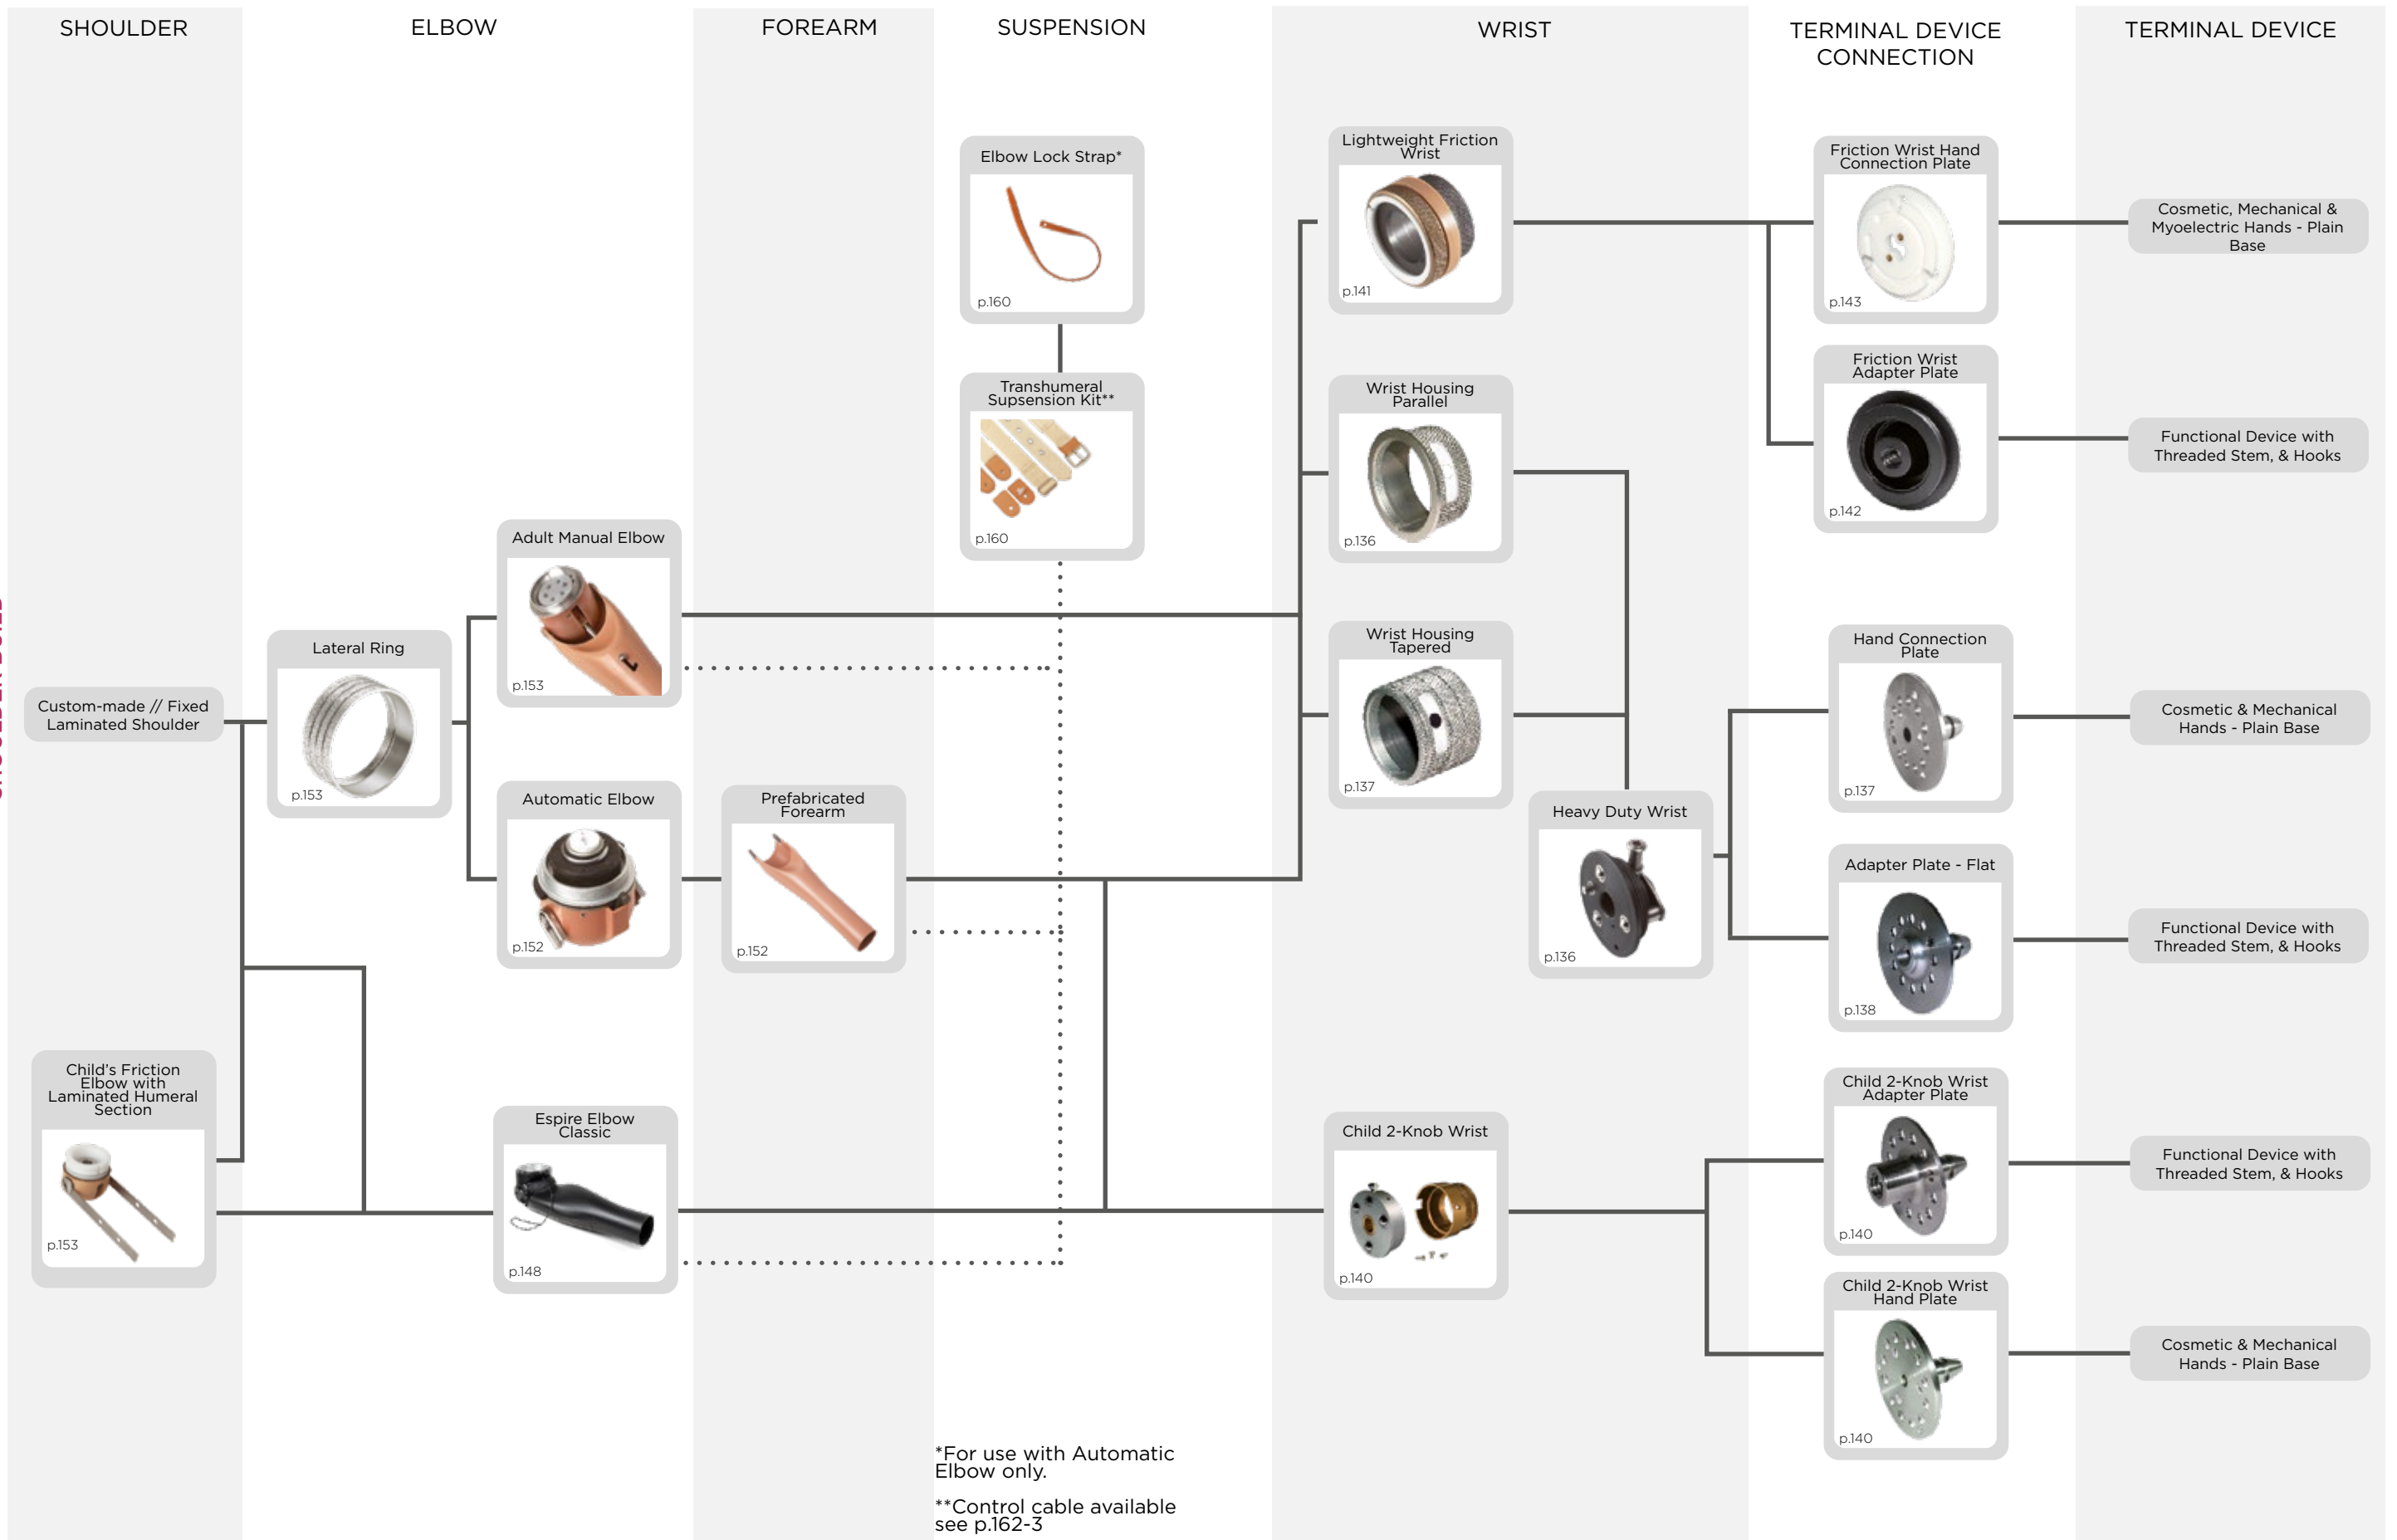

FOREQUARTER/
SHOULDER BUILD

TRANSHUMERAL BUILD

Compatible with the Steeper range of cosmetic gloves, see pages 86 - 117 for more details.

- Upper Limb Prosthetics
- Ordering Information
- Myoelectric Hands
- Myoelectric Elbows
- Myoelectric Power & Inputs
- Cable Operated & Spring Hands
- Functional Devices
- Cosmetic Hands & Gloves
- Modular Arm Systems
- Wrist Units
- Mech. Elbow Units & Joints
- Suspension & Control Systems
- Materials & Tools

- Upper Limb Prosthetics
- Ordering Information
- Myoelectric Hands
- Myoelectric Elbows
- Myoelectric Power & Inputs
- Cable Operated & Spring Hands
- Functional Devices
- Cosmetic Hands & Gloves
- Modular Arm Systems
- Wrist Units
- Mech. Elbow Units & Joints
- Suspension & Control Systems
- Materials & Tools