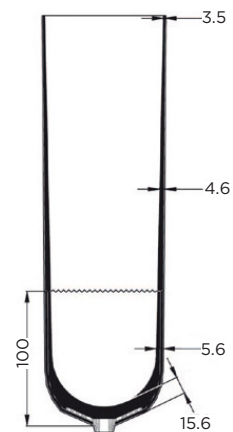

The ClassicSil.basic is a 3mm silicone liner made with firm silicone.

Features and Benefits

- Ideal introductory silicone liner for residual limbs with reasonable soft tissue coverage
- Suitable for low, moderate and high activity levels
- Designed for those looking for improved comfort and suspension
- Lined with antiseptic additives called 'SteriOne', to help keep liners free of bacteria and micro-organisms
- Cost effective 1 year warranty
- Integrated 10cm knitted matrix reduces distal elongation under tensile load
- Easy to don and doff due to resilient polyamide/ elastane cover
- Integrated coloured vertical stripe for easier donning orientation
- Distal silicone-rotation control
- Available with or without distal connections

Antibacterial Technology (SteriOne)

Suitable for Water Use

ComfortSil.basic

Ordering Information

Ordering Example NMA50L10/18 (with distal connection, size 18)				
Size	Thickness	Outer Matrix	Distal Connection	Part Number
16, 18, 20, 21, 22, 23.5, 25, 26.5, 28, 30, 32, 34, 36, 38, 40, 42, 45	3mm	10cm	with	NMA50L10/Size
16, 18, 20, 21, 22, 23.5, 25, 26.5, 28, 30, 32, 34, 36, 38, 40, 42, 45	3mm	without	without	NMA50L20/Size

**Sizing Note:** Measure the distal circumference approx. 4cm above the distal end and select the liner in the same size or one size smaller.

Suitability Chart

Amputation Type	ClassicSil.basic
Pear-shaped below-knee (Transtibial)	● 3mm basic
Normal, cylindrical below-knee (Transtibial)	●●● 3mm basic

Key: Optimal: ●●● Good: ●● Suitable: ●

Technical Information

Activity Level	K2 to K4
Wall Thickness	3mm
Total Length	Approx 370mm
Material	Firm silicone, medical grade, approx. 40 shore 00
Amputation Level	Transtibial
Distal Connector	Pin Adapter or without
Warranty	1 Year
Colour	Silver Grey